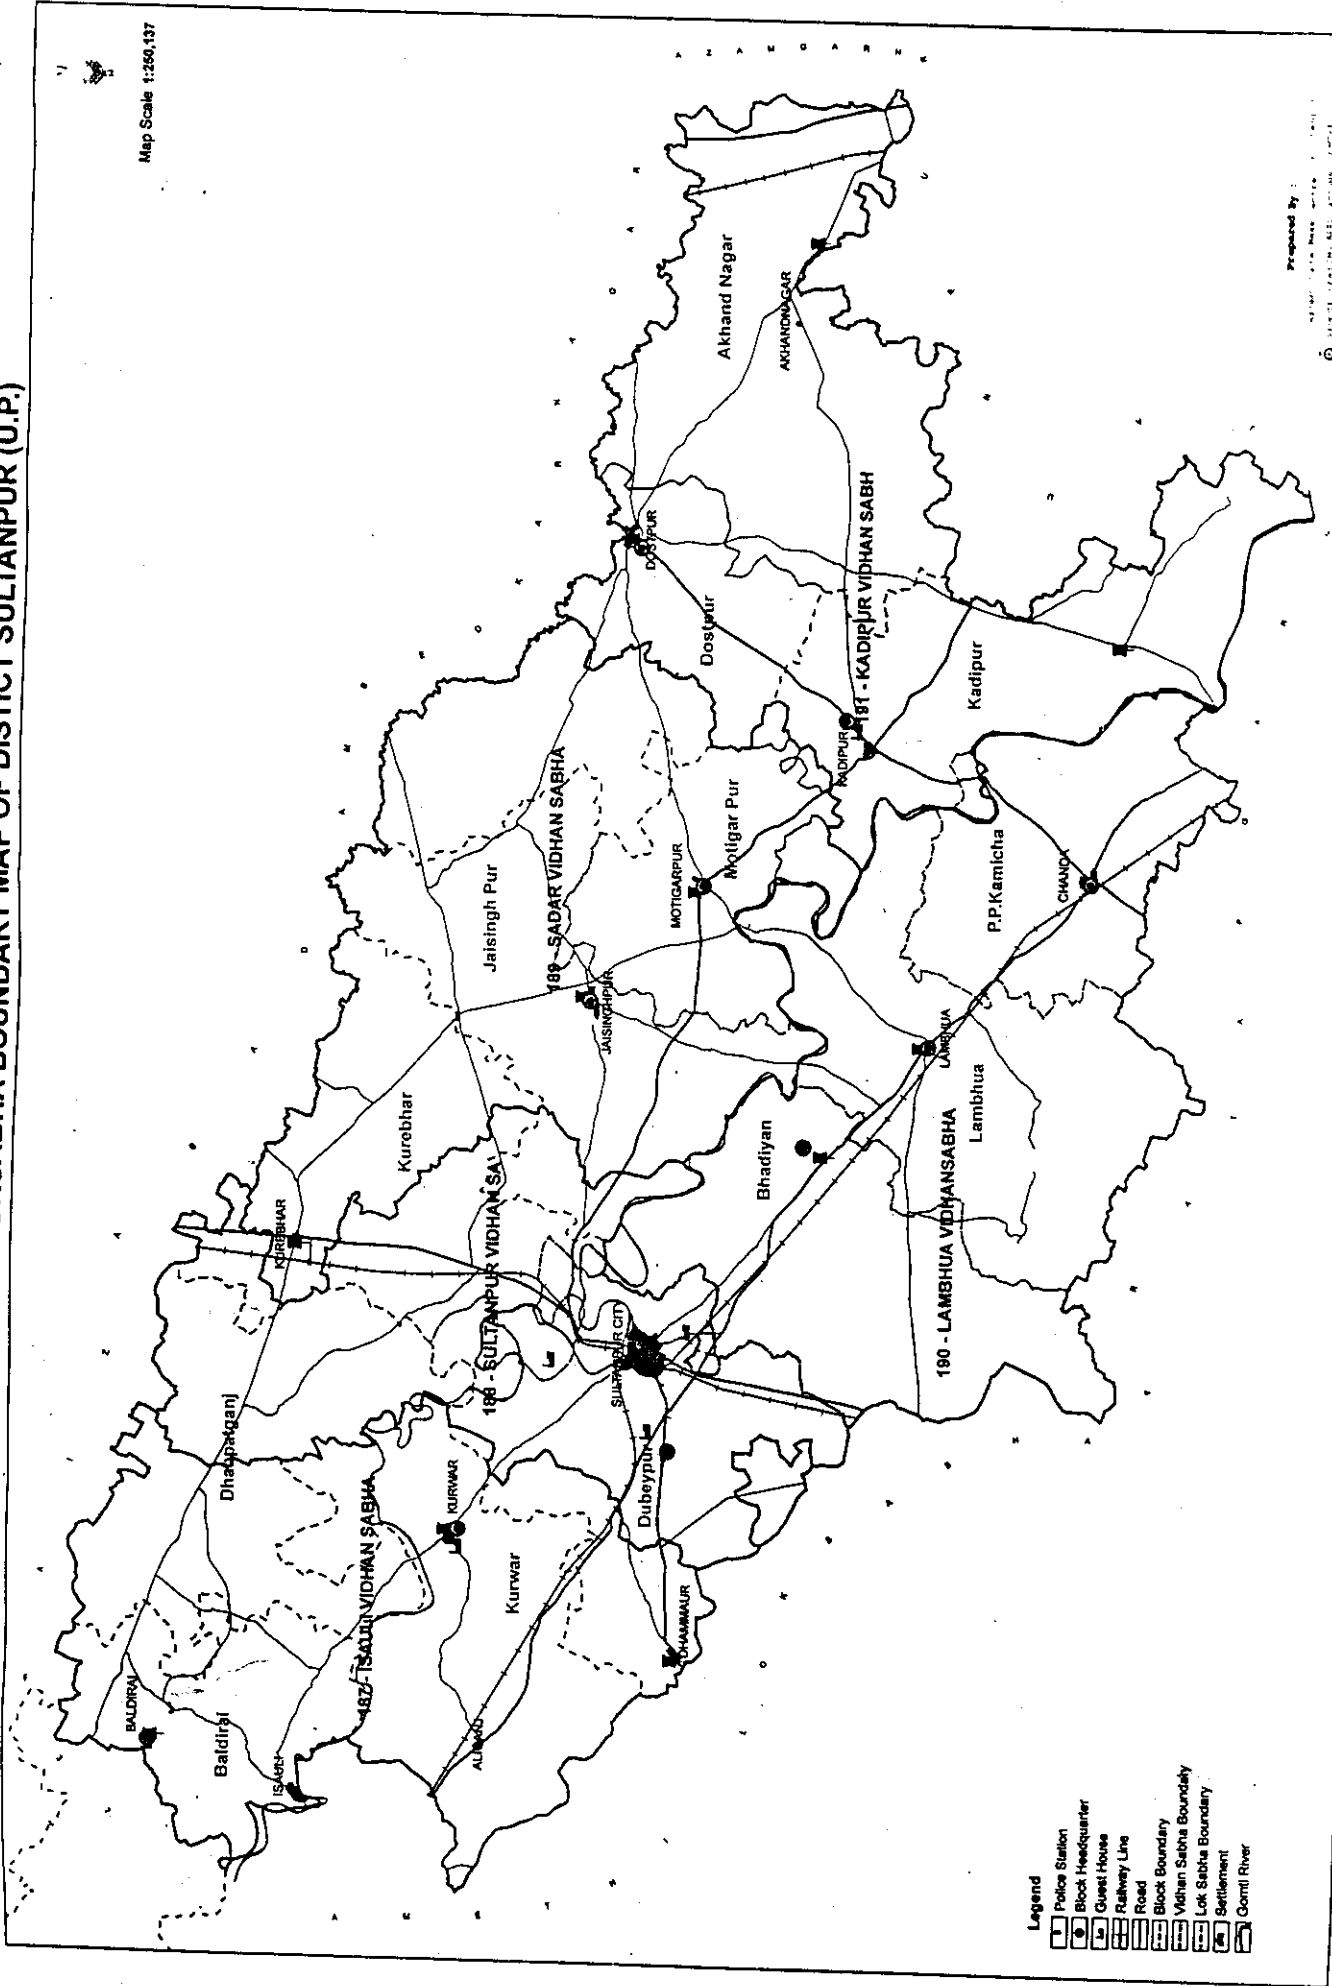

38 - SULTANPUR LOKSABHA BOUNDARY MAP OF DISTRICT SULTANPUR (U.P.)

Map Scale 1:250,137

Prepared By :

STATE ELECTORAL COMMISSION, U.P.