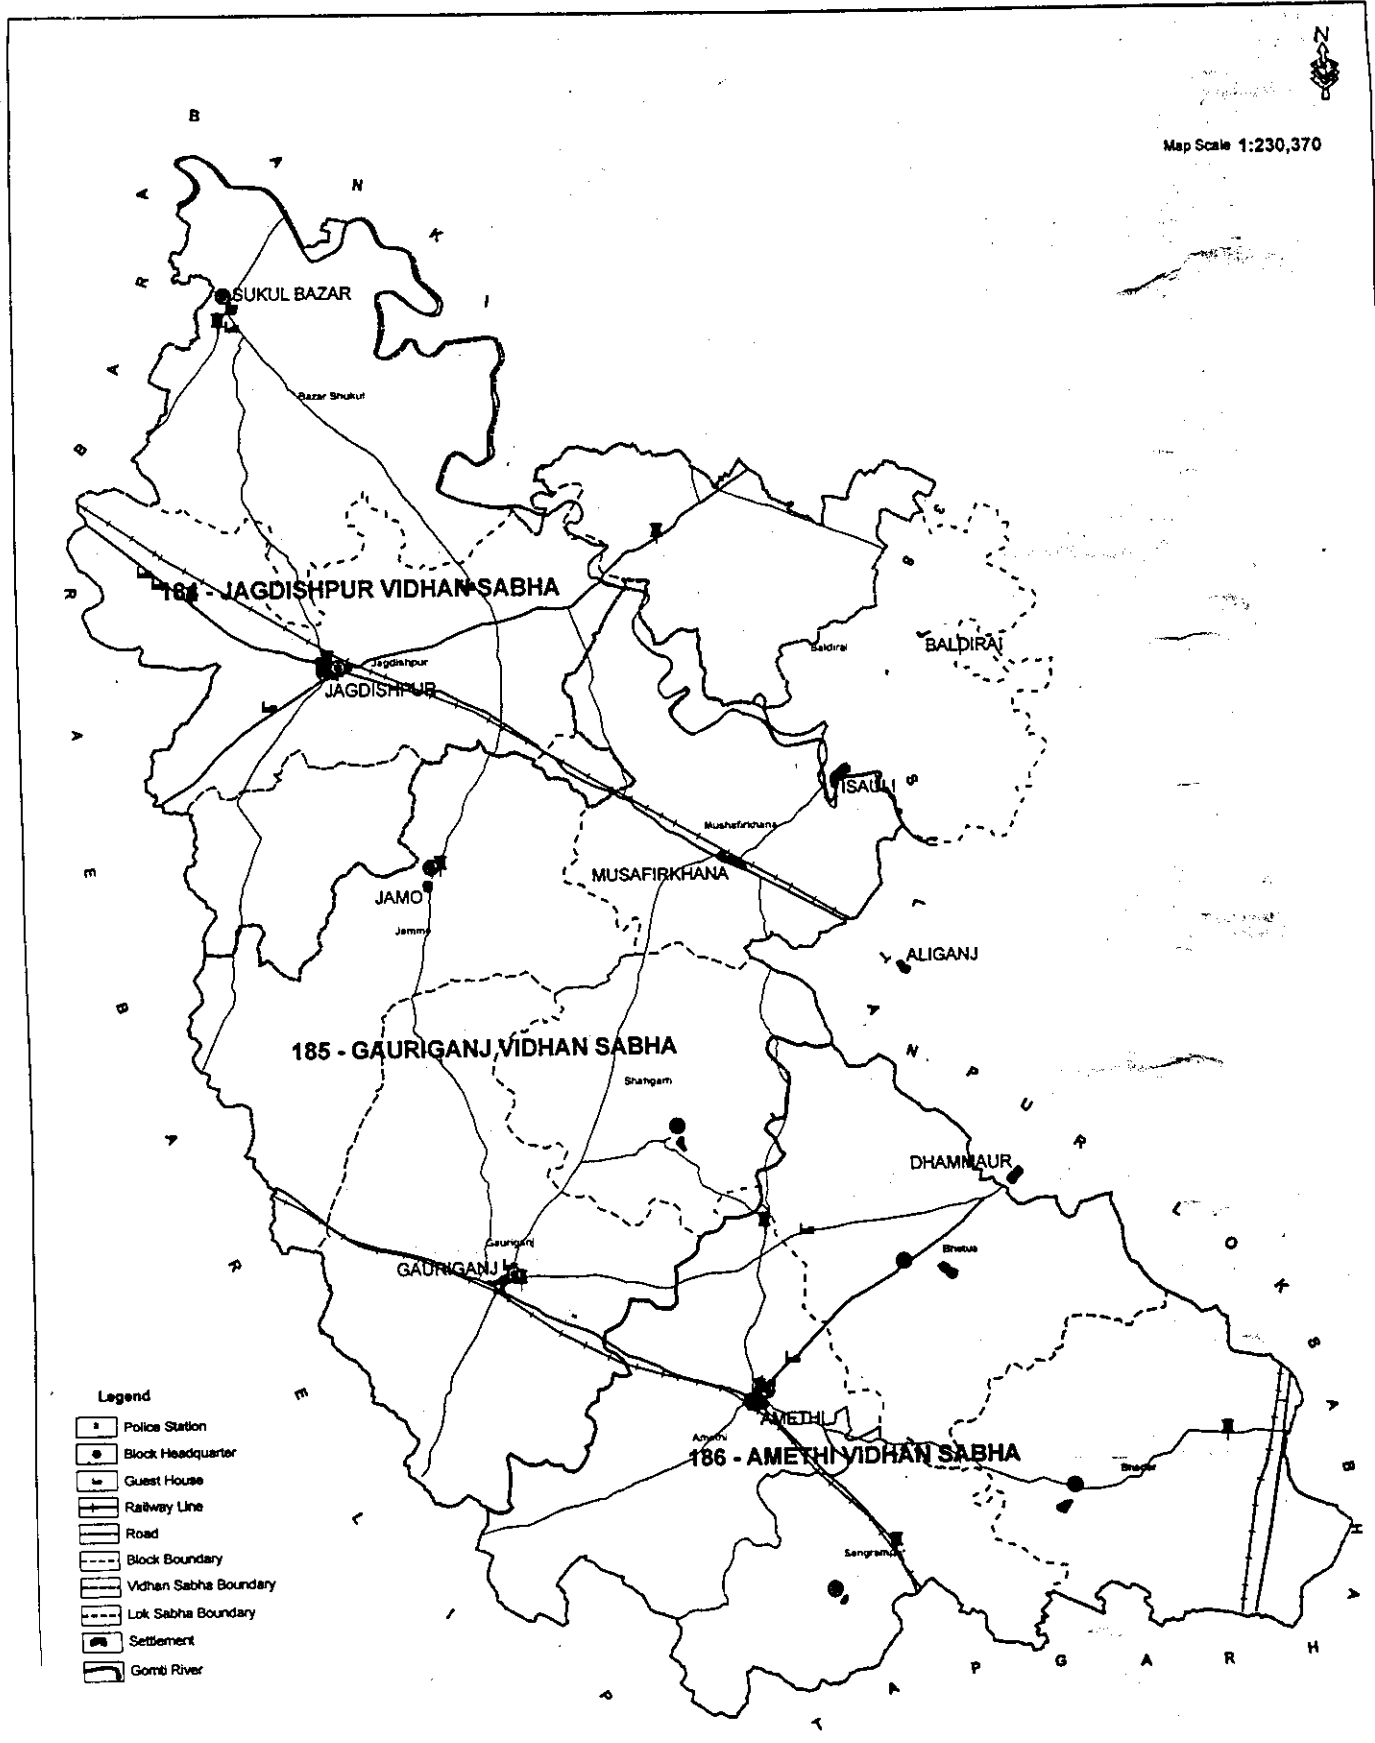

55

37 - AMETHI LOKSABHA BOUNDARY MAP OF DISTRICT SULTANPUR (U.P.)

Map Scale 1:230,370

Legend

- Police Station
- Block Headquarter
- Guest House
- Railway Line
- Road
- Block Boundary
- Vidhan Sabha Boundary
- Lok Sabha Boundary
- Settlement
- Gombi River

Prepared By :

NRMS Data Base Centre, Sultanpur
 REMOTE SENSING APPLICATIONS CENTRE - U.P.
 LUCKNOW