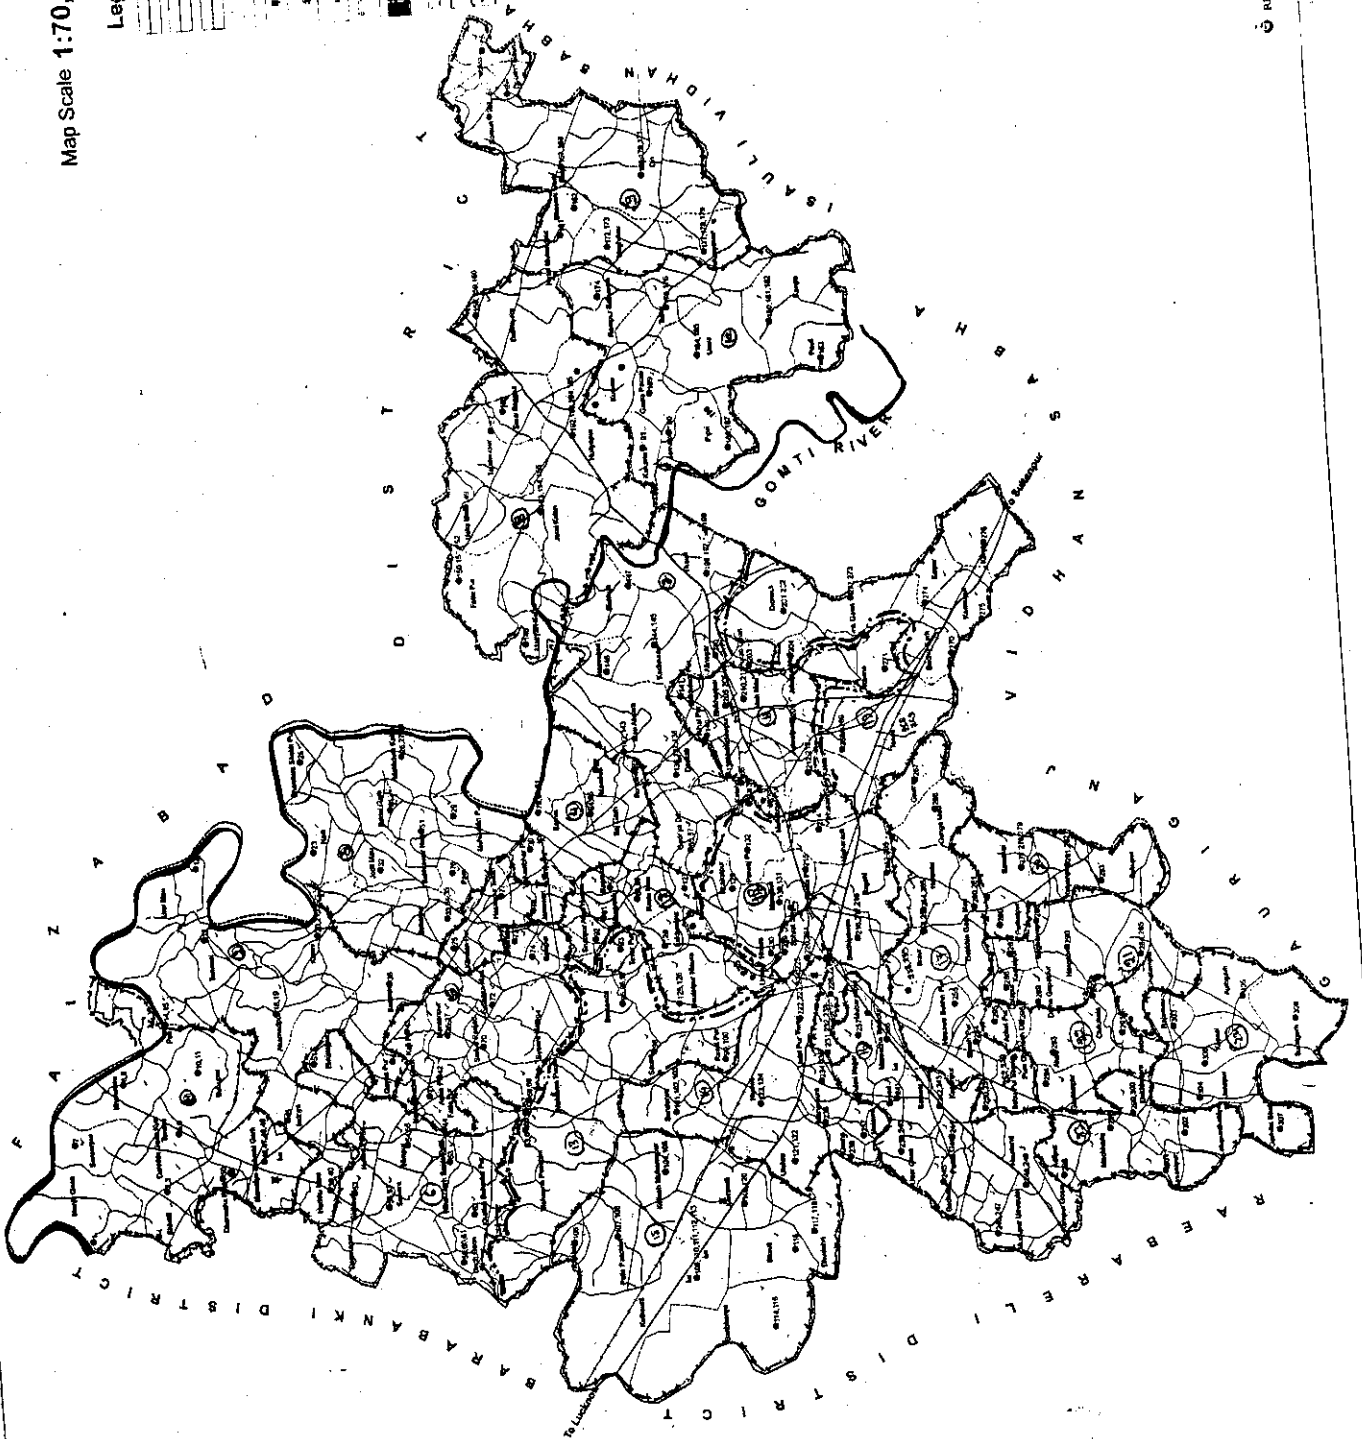

184 - JAGDISHPUR VIDHAN SABHA - 2009

Map Scale 1:70,000

Legend

- Railway Line
- Road
- Vidhan Sabha Boundary
- Polling Station Boundary
- Police Station
- Block Headquarter
- Guest House
- Polling Station
- River
- Sector
- Jon